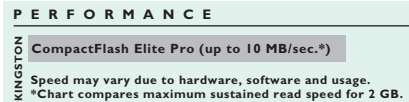

- **Standardized** – complies with CompactFlash Association specification standards
- **Small** – one third the size of a full-size PC card
- **Easy** – fully plug and play
- **Guaranteed** – lifetime warranty
- **Versatile** – compatible with PC Card Type II adapters
- **Economical** – autosleep mode preserves system battery life
- **Compatible** – Windows® 98 (and newer) applications and Macintosh® OS

Specifications:

- 1.43" x 1.68" x .13" (36.4mm x 42.8mm x 3.3mm)
- Capacities** : 128, 256, 512, 1024 MB, 2 and 4 GB
- Data Retention: 10 years

Kingston part numbers:

CF/128-S, CF/256-S, CF/512-S, CF/1024-S,
CF/2GB-S, CF/4GB-S

** Please note: Some of the listed capacity is used for formatting and other functions and thus is not available for data storage. For more information, please consult Kingston's Digital Media Guide at kingston.com/Digital_Media_Guide.